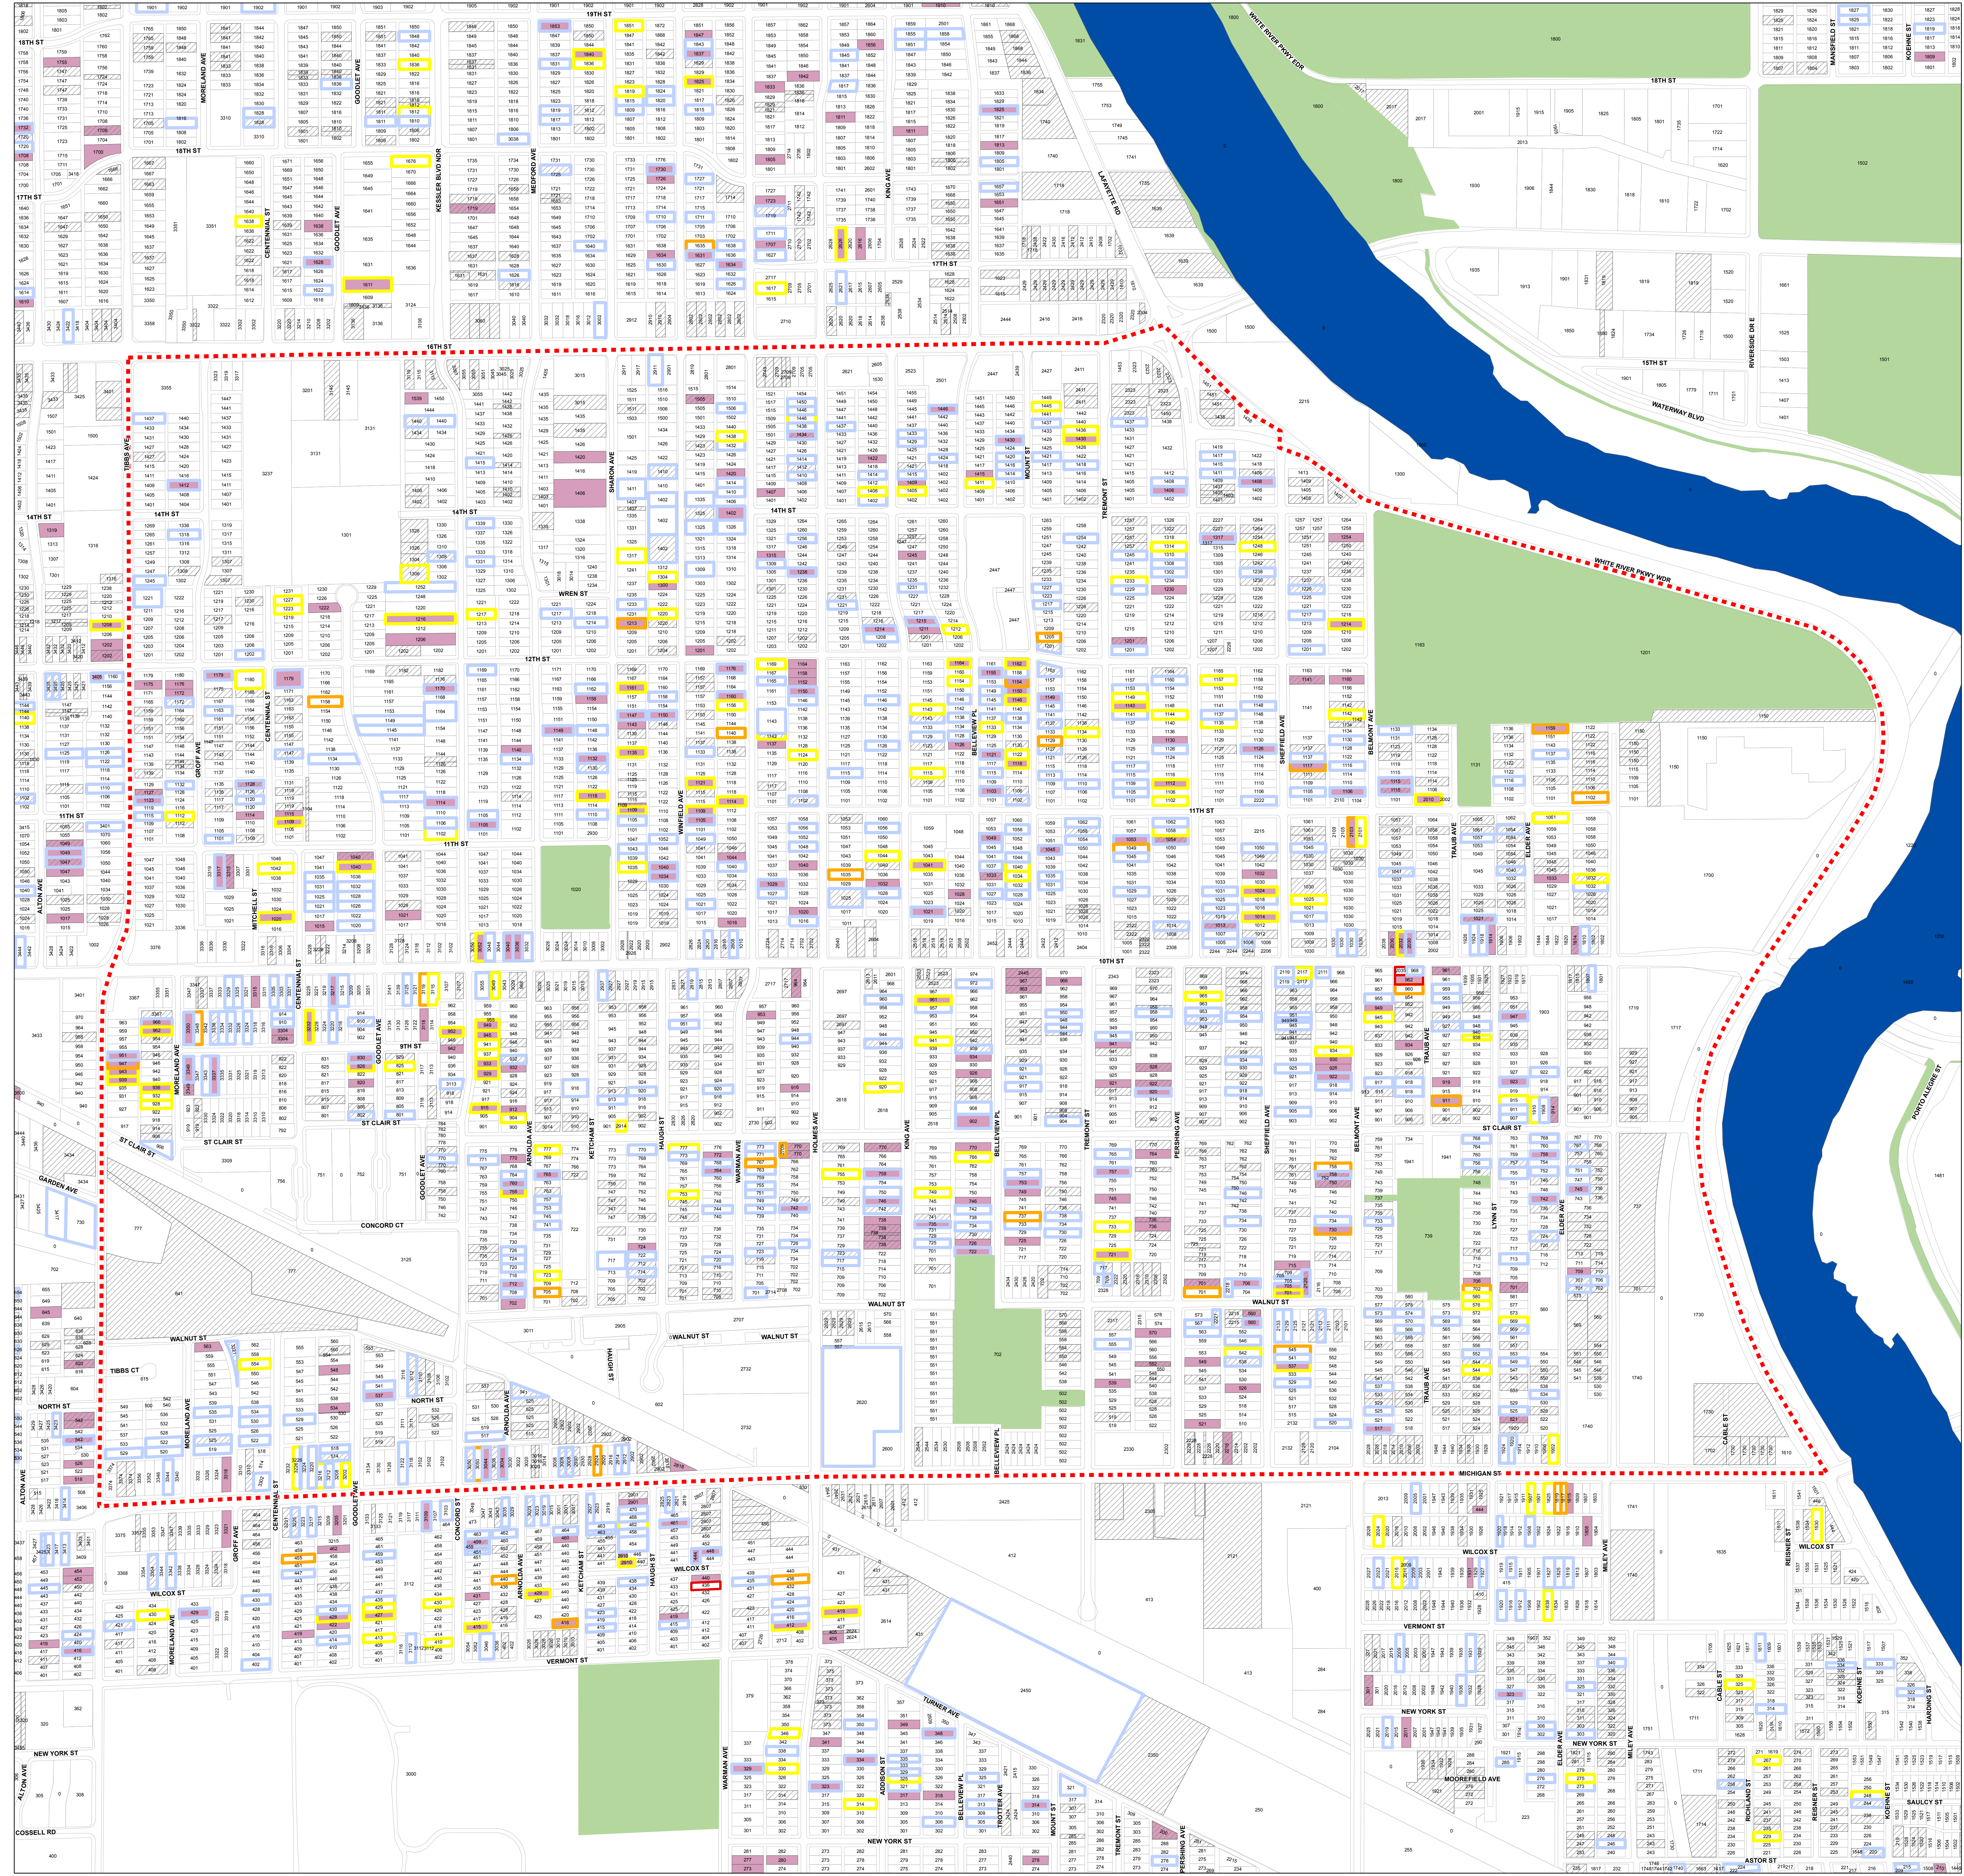

Haughville

Distressed Property, Vacant Parcels & 2010 Tax Sale

Legend

- Haughville
- River
- Park
- Unimproved Parcel
- March 2010 Unsold Tax Sale Property
- Parcel
- **2007 Distress Codes**
- Code Red
- Code Orange
- Code Yellow
- Watchlist

August 2, 2010
Prepared by: City of Indianapolis, Division of Planning, Information Resources & Policy Analysis
Sources: Marion County GIS, Division of Planning